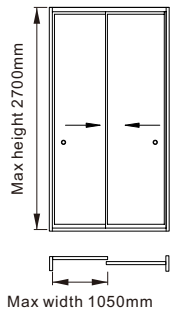

RAL9005
Matt Black

Narrow Frame Sliding Glass Doors

Optional Hardware