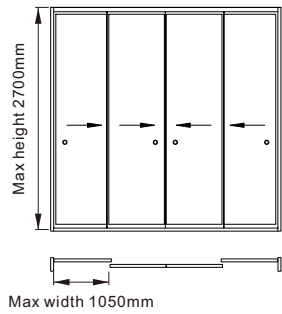

RAL9005
Matt Black

Narrow Frame Sliding Glass Doors

Optional Hardware